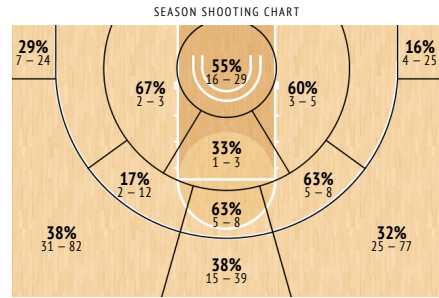

Isaiah Joe

Shirt number	1
Citizenship	United States
Date of birth	
Age	
Height	196 cm
Weight	76 kg
Active hand	Right
Position	Point guard

Statistics

	2019/2020	2018/19
Matches played	24	26
InStat Index	261	262
Minutes	35:52	28:16
Points	16	13.54
Points per possession	0.95	1.04
Field goals made	4.83	4.19
Field goals, %	35.6%	39.9%
3-pt field goals made	3.42	3.08
3-pt field goals, %	33.2%	39.8%
Free throws made	2.92	2.08
Free throws, %	88.6%	75.0%
Rebounds	3.96	2.96
Offensive rebounds	0.58	0.65
Defensive rebounds	3.38	2.31
Assists	1.83	1.81
Turnovers	1.75	1.31
Steals	1.46	1.69
Blocks	0.17	0.19
Fouls	1.92	1.92
Fouls drawn	3.42	2.62

Skills

Shooting - 3pt	99
Catch and shooting	98
Steals	94
Off screen defending	90
Off screen shooting	87
3pt shots defending	86
Isolation defending	81
Drives defending	78
Transition playing	71
Shooting mid-range	70
Draw foul rate	68
Assisting	63
Defensive rebounding	58
Cuts passing	55
Drives	49
Handoff shooting	44