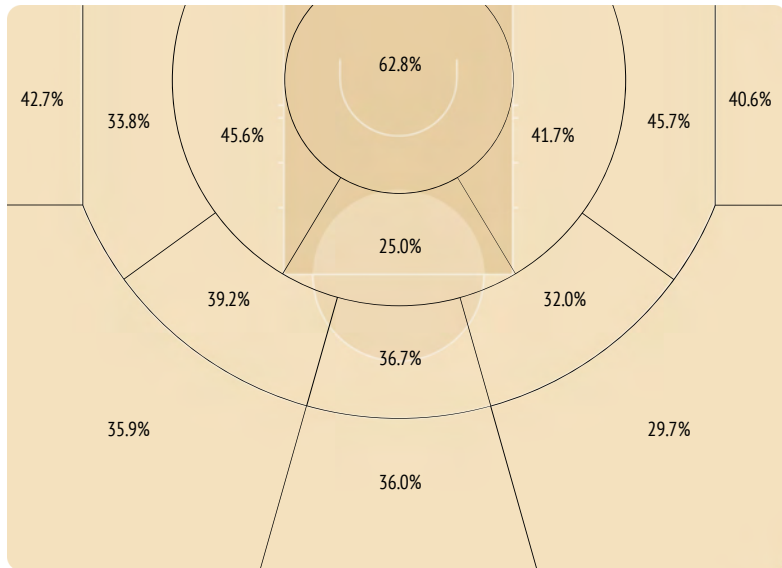

Free throws

1	Heat	19.7 - 23.5	83.8%
2	Lakers	17.0 - 21.5	79.1%
AVERAGE		18.3 - 22.5	81.3%

Assists

1	Lakers	24.8
2	Heat	24.5
AVERAGE		24.7

Field goals - zones efficiency

100% - %FG - LEAGUE AVERAGE

Field goals - share by zones

100% - %FG - LEAGUE AVERAGE

Positional attacks

			Points	Turnovers	
1	Lakers	45.3 - 89.5	50.6%	80.3	12.2
2	Heat	48.0 - 92.2	52.1%	77.8	10.8
AVERAGE		46.7 - 90.8	51.4%	79.1	11.5

Transitions

			Points	Turnovers	
1	Lakers	8.3 - 13.0	63.8%	12.7	1.8
2	Heat	4.7 - 8.2	57.3%	7.0	1.2
AVERAGE		6.5 - 10.6	61.3%	9.8	1.5