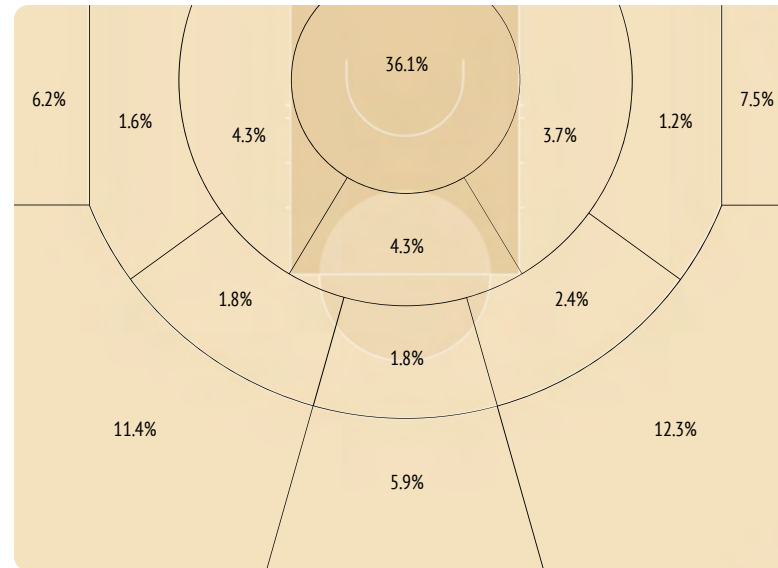

Field goals

1	Lakers	39.5 - 85.0	46.5%
2	Heat	36.7 - 79.5	46.2%
AVERAGE		38.1 - 82.3	46.3%

3-pt field goals

1	Heat	11.5 - 31.5	36.5%
2	Lakers	14.0 - 39.8	35.2%
AVERAGE		12.8 - 35.7	35.9%

2-pt field goals

1	Lakers	25.5 - 45.2	56.4%
2	Heat	25.2 - 48.0	52.5%
AVERAGE		25.3 - 46.6	54.3%

Free throws

1	Heat	19.7 - 23.5	83.8%
2	Lakers	17.0 - 21.5	79.1%
AVERAGE		18.3 - 22.5	81.3%

Assists

1	Lakers	24.8
2	Heat	24.5
AVERAGE		24.7

Field goals - zones efficiency

100% - %FG - LEAGUE AVERAGE

Field goals - share by zones